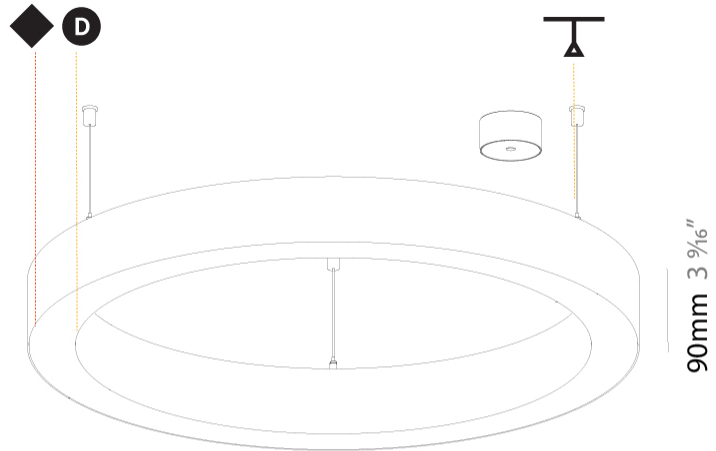

GENERAL

Series: Glorious
 Subseries: Glorious Slim
 Brand: Prolicht
 Division: Architectural
 Mounting Type: Suspension
 Mounting Location: Ceiling
 Subcategory: Ambient

PHYSICAL

Shape: Round
 Diameter (mm): 800
 Diameter (in): 31 1/2
 Height (mm): 90
 Height (in): 3 9/16
 Max. Overall Height (mm): 2090
 Max. Overall Height (in): 82 5/16
 Light Distribution: Direct
 Weight (kg): 6.772
 Weight (lbs): 14.93
 Diffuser: [PMMA - Opal or Micro-Prism](#)
 Fixture Finish: [SSR / BKV / CWI / CRY / HAB / UFT / ITA / RUA / FTG / MYG / LOD / PUS / FRO / FUP / KIA / POP / BLS / SPG / MEY / GOH / GUM / CHC / COM / ABZ / JAG / OBR / MOS / ROR](#)
 Fixture Material: Aluminum
 Cable Details: 2000mm or 6000mm Transparent Cable

OPTICAL

Beam Angle: 110

RATINGS AND CERTIFICATIONS

Certified By: Certified for North American Standards
 IP rating: IP20

Ø 670mm 26 3/8"

Ø 800mm 31 1/2"

90mm 3 9/16"

PROJECT	_____
TYPE	_____
SPECIFIER	_____
QUANTITY	_____
DATE	_____

GENERAL

Series: Glorious
 Subseries: Glorious
 Brand: Prolight
 Division: Architectural
 Mounting Type: Suspension
 Mounting Location: Ceiling
 Subcategory: Ambient

PHYSICAL

Shape: Round
 Diameter (mm): 1250
 Diameter (in): 49 ³/₁₆
 Height (mm): 120
 Height (in): 4 ³/₄
 Max. Overall Height (mm): 2120
 Max. Overall Height (in): 83 ⁷/₁₆
 Light Distribution: Direct
 Weight (kg): 12.847
 Weight (lbs): 28.26
 Diffuser: [PMMA - Opal or Micro-Prism](#)
 Fixture Finish: [SSR / BKV / CWI / CRY / HAB / UFT / ITA / RUA / FTG / MYG / LOD / PUS / FRO / FUP / KIA / POP / BLS / SPG / MEY / GOH / GUM / CHC / COM / ABZ / JAG / OBR / MOS / ROR](#)
 Fixture Material: Aluminum