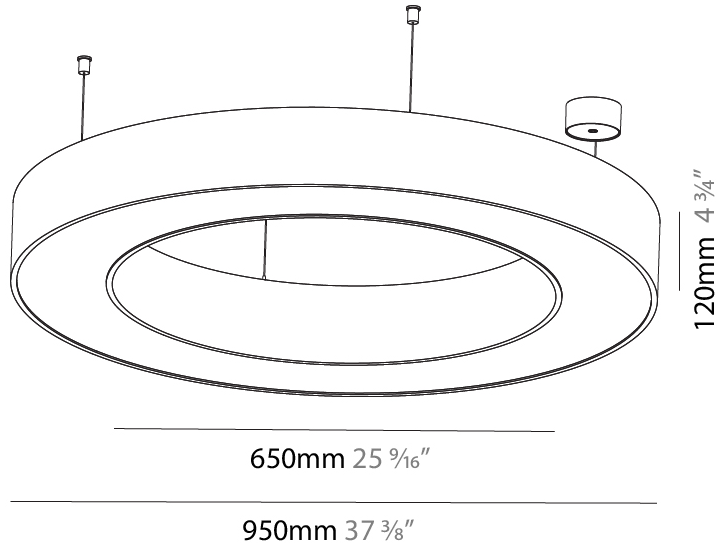

GENERAL

Series: Glorious
Subseries: Glorious
Brand: Prolicht
Division: Architectural
Mounting Type: Suspension
Mounting Location: Ceiling
Subcategory: Ambient

PHYSICAL

Shape: Round
Diameter (mm): 950
Diameter (in): 37 ³/₈
Height (mm): 120
Height (in): 4 ³/₄
Max. Overall Height (mm): 2120
Max. Overall Height (in): 83 ⁷/₁₆
Light Distribution: Direct / Indirect
Weight (kg): 10.395
Weight (lbs): 22.92
Diffuser: PMMA - Opal or Micro-Prism
Fixture Finish: SSR / BKV / CWI / CRY / HAB / UFT / ITA / RUA / FTG / MYG / LOD / PUS / FRO / FUP / KIA / POP / BLS / SPG / MEY / GOH / GUM / CHC / COM / ABZ / JAG / OBR / MOS / ROR
Fixture Material: Aluminum

ELECTRICAL

Lamp Type: LED (Zhaga Standard)
Input Wattage (W): 58.5
Total Output Wattage (W): 52 / 41.6 (3500K)
Dimming: Non-Dimming / Phase Dimming (120Vac only) / 0-10V Dimming
Driver Included: Yes
Driver Location: Integrated
Driver Type: Constant Current
Driver Class: Class 2
Input Voltage (V): 120 - 277
Constant Current (MA): 350 / 900/400 (3500K)

LED

Color Temperature (°K): 3000 / 3500 / 4000
Max. Delivered Lumen (lm): 4150 / 4302 / 4390 Direct / 1850/ 1911 / 150
CRI: >80 CRI
Efficiency (%): 69
Lamp Life (hrs): 50000

OPTICAL

RATINGS AND CERTIFICATIONS

Certified By: Certified for North American Standards
IP rating: IP20